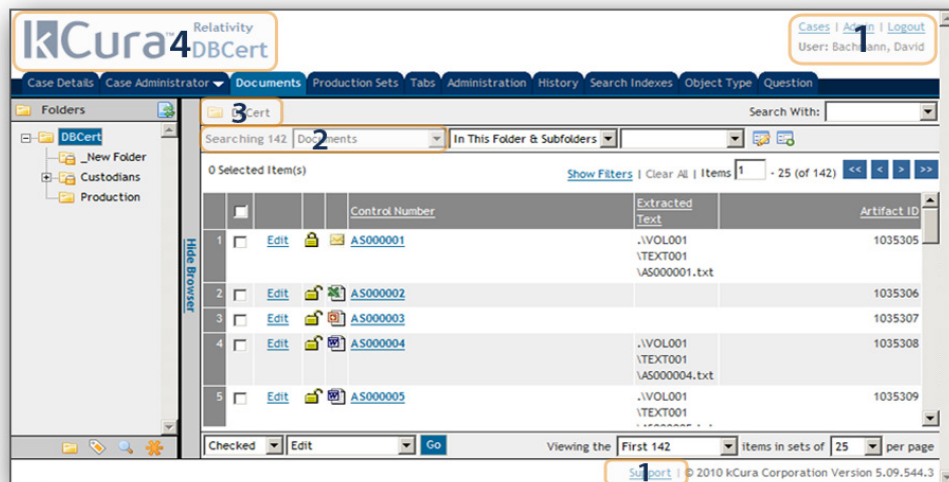

Relativity® 6

Where did that go?

WHAT WAS ONCE...

1. **1. Mode Bar/Support Link** – Links for Cases, Admin, and Logout, separated by partitions; Support link brought up Remote Assistance window
2. **2. Bread Crumb** – Current browser location and document count in upper left corner of view
3. **3. Case Name/Icon** – Name/folder icon of case being reviewed
4. **4. Logo/Case Name** – kCura logo next to case name

IS NOW...

1. **1. Mode Drop-Down** – Greeting message with drop-down that provides links to modes and Support
2. **2. Bread Crumb** – Total item set, item count, and sets per page in bottom right corner of view
3. **3. Hide Browser** – Case name displayed in bar when browser is hidden
4. **4. Logo/Workspace Name** – Relativity logo next to workspace name (workspace name will not appear if Data Focus is on)

Relativity® 5